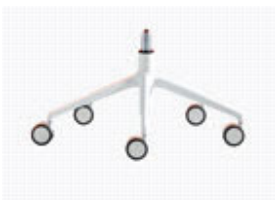

Altea - High Back

Manufacturer: Inclass, Spain

Product Code	Base	Description	Price	Fabric Categories						
				G2/COM	G3	G4	G5	G6	G7	G10

Armchairs with High Backrest, Swivel 5-Star with Casters or Trestle Swivel Base

Swivel tilt armchair, gas lift and 5 star aluminum base with casters
COM: 200 cm - 2.2 yds

ALT0075BA Polished	\$3,369	\$3,543	\$3,678	\$4,092	\$4,437	\$4,782	\$4,572	\$5,247
---------------------------	---------	---------	---------	---------	---------	---------	---------	---------

Swivel armchair, height adjustable seat and 5 star base with casters.
COM: 200 cm - 2.2 yds

ALT0065GG Polished	\$3,084	\$3,228	\$3,345	\$3,693	\$3,981	\$4,272	\$4,104	\$4,671
---------------------------	---------	---------	---------	---------	---------	---------	---------	---------